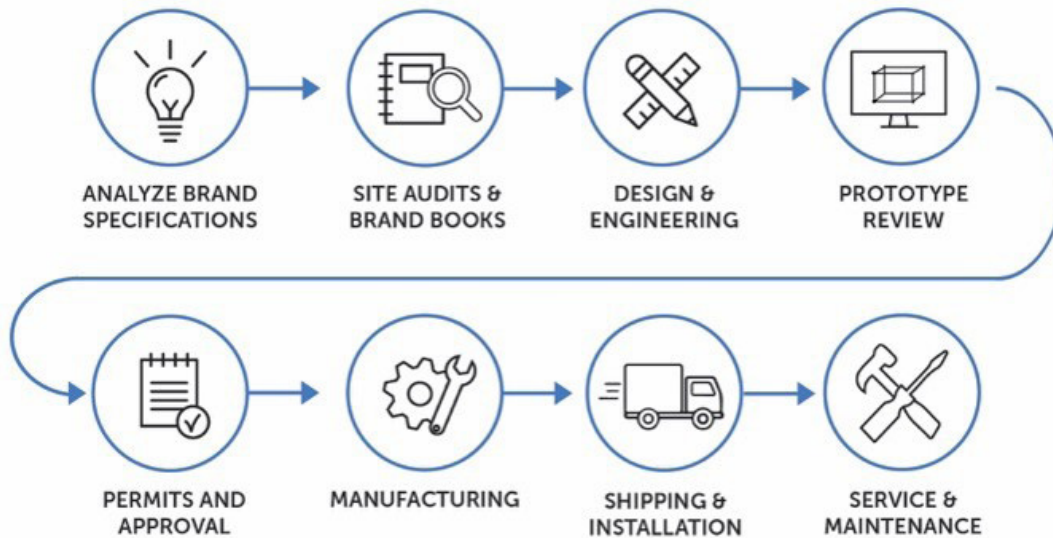

Awnings

Electronic Message Centers

Exterior Lighting

Interior Lighting

Site Lighting

LED Retrofits

WE'VE GOT THE EXPERIENCE

Blair is a turnkey, full-service provider with a comprehensive and proven approach to site branding. From planning through installation, we'll manage it all. Our Central PA location enables us to recruit from and innovate with some of the best engineering schools in the country. And we take great pride in our manufacturing team, whose heart-of-America craftsmanship delivers outstanding quality for every project. Our mission is the same: On Time. On Budget. On Brand. Here's how we do it:

- Program Managers who ensure rigid adherence to brand standards, schedules, and budgets
- State-of-the-art factories with 270,000 square feet of manufacturing space
- Fully integrated ERP system connected to Customer Portal for real time reporting
- Long-term relationships with permit offices in all major cities across the USA
- Continuous Improvement Program across all areas
- Sub-assemblies that follow stringent PPAP (Production Part Approval Process), modeled after automotive industry
- Among the highest standards in the industry for on-time shipping and installation
- Lean manufacturing, flexible scheduling, and efficient freight solutions to keep costs under control
- Network of installers covering every city in North America